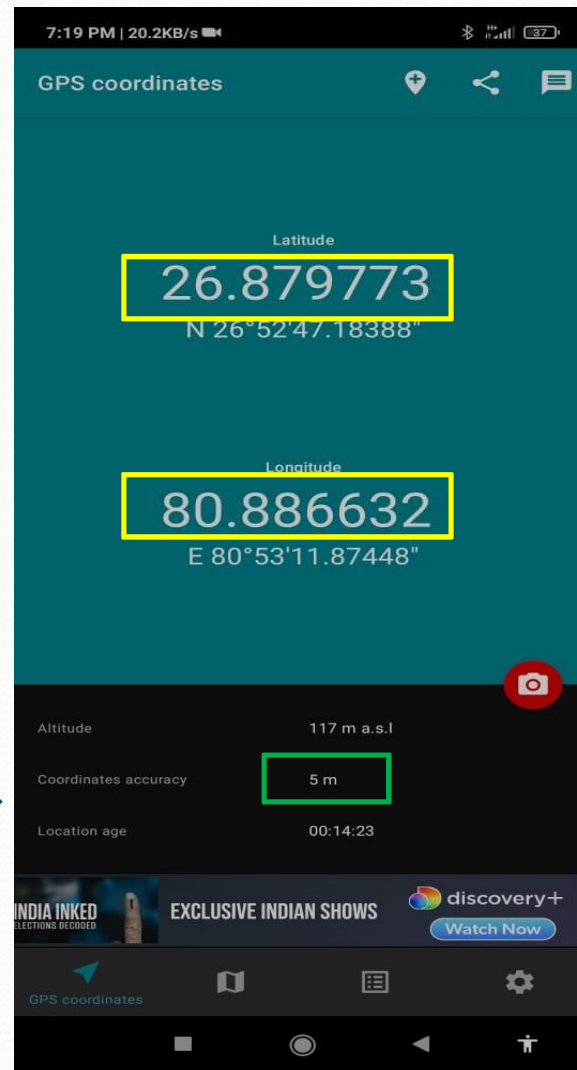

# How to open my GPS Coordinates app

Click to Allow

## How to read GPS Coordinates in app

1

Check for accuracy below 10 meter before reading Latitude and longitude.

2

Write this Latitude and longitude in Google Form

<https://forms.gle/aR7XcW8FHvRduUeNA>

Thank You